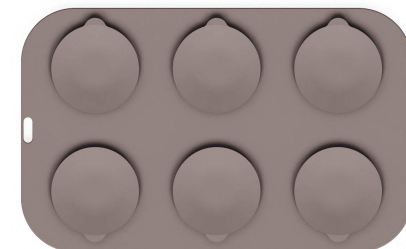

It can hold water or serve as a feeder bowl

4 Packing way

1、 Zip lock packing

2、 Color box

Pet smell feeder- plate

Product basic information

1 Item No.

F006

2 Specification

Size: $\varphi 195 \times 23 \text{mm}$

Material: food grade silicone

Heat resistant: $-20 \sim 200^{\circ}\text{C}$

3 Advantages

Hide part of the food, and pets will find it slowly, effectively preventing pets from eating too fast and causing indigestion, obesity and other health problems

Strong suction cup, not easy to turn over

4 Packing way

1、 Zip lock packing

2、 Color box

Silicone slow feeder- placemat

Product basic information

1

Item No.