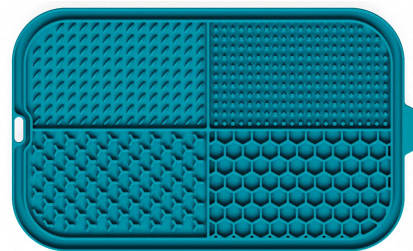

It can hold water or serve as a feeder bowl

4 Packing way

1、 Zip lock packing

2、 Color box

Pet smell feeder- plate

Product basic information

1 Item No.

F006

2 Specification

Size: $\varphi 195 \times 23 \text{mm}$

Material: food grade silicone

Heat resistant: $-20 \sim 200^{\circ}\text{C}$

3 Advantages

Hide part of the food, and pets will find it slowly, effectively preventing pets from eating too fast and causing indigestion, obesity and other health problems

Strong suction cup, not easy to turn over

4 Packing way

1、 Zip lock packing

2、 Color box

Silicone slow feeder- placemat

Product basic information

1

Item No.