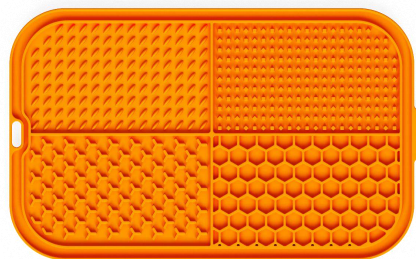

It can hold water or serve as a feeder bowl

4 Packing way

1、 Zip lock packing

2、 Color box

Pet smell feeder- plate

Product basic information

1 Item No.

F006

2 Specification

Size: $\varphi 195 \times 23 \text{mm}$

Material: food grade silicone

Heat resistant: $-20 \sim 200^{\circ}\text{C}$

3 Advantages

Hide part of the food, and pets will find it slowly, effectively preventing pets from eating too fast and causing indigestion, obesity and other health problems

Strong suction cup, not easy to turn over

4 Packing way

1、 Zip lock packing

2、 Color box

Silicone slow feeder- placemat

Product basic information

1

Item No.